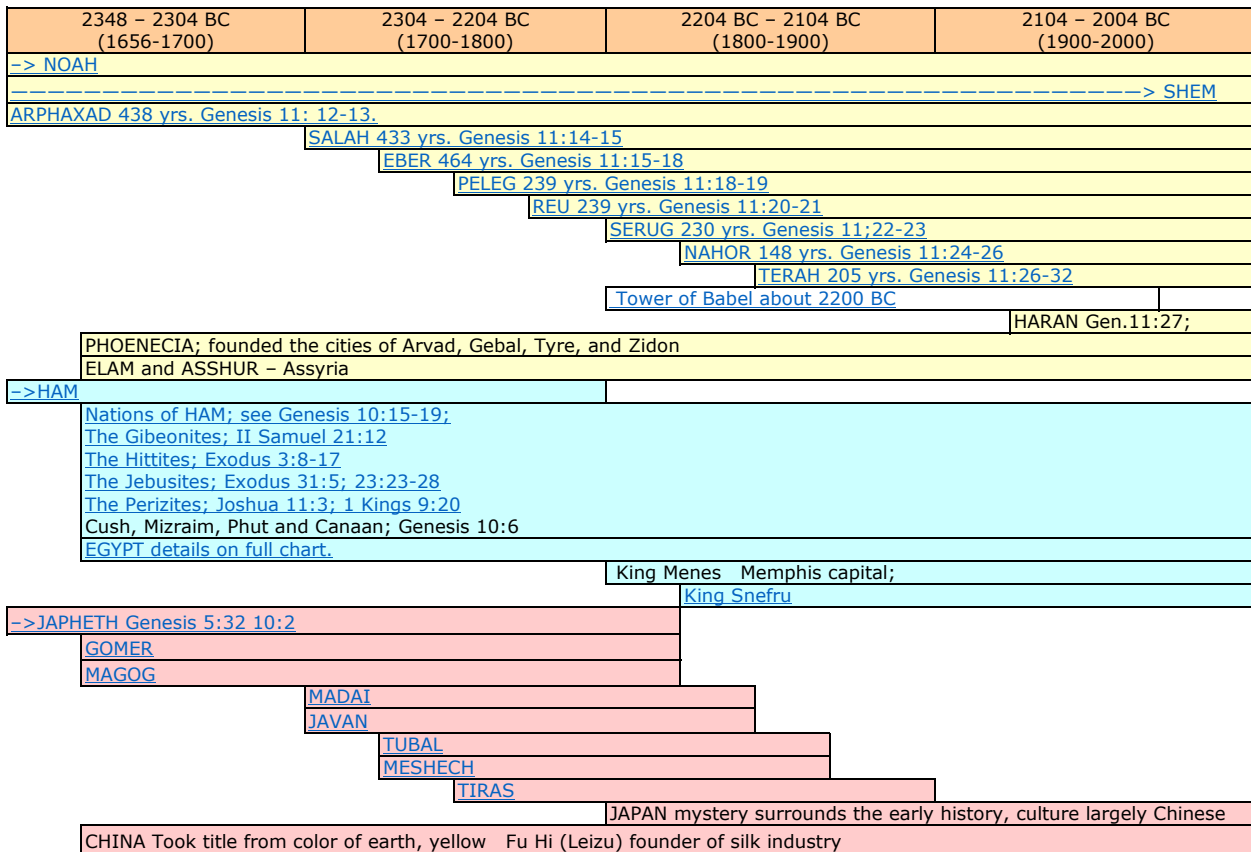

## Bible World History Timeline 2348 BC – 2004 BC

Key	
	Japhetic
	Hamitic
	Semitic